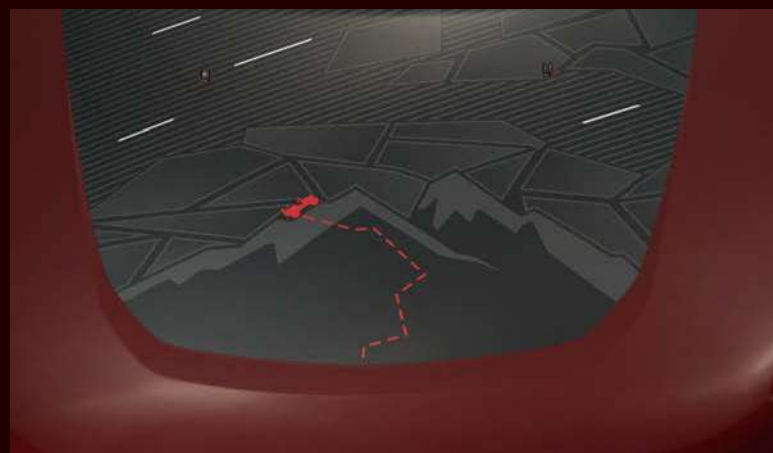

Hood Decal - Trail

KLI000077AA

- Trail decal theme
- Specially designed for your Jeep® Meridian hood profile