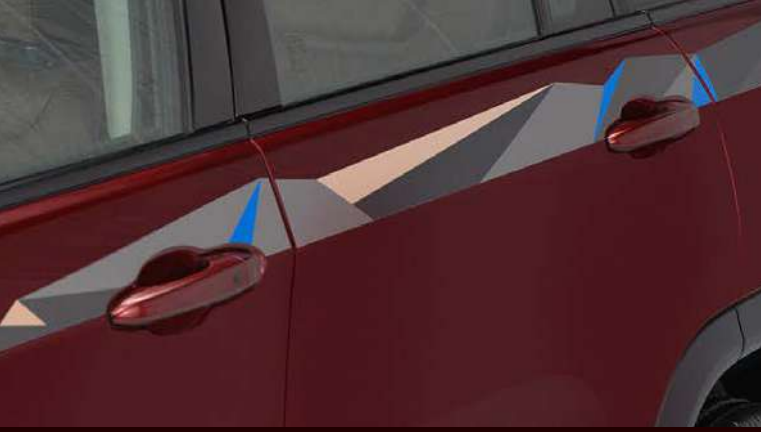

Make the Jeep® Meridian truly your own. Choose from a range of personalization accessories like decals, lights, handles, a key fob cover, and more.

Body Side Decal - Mountains

KLI000078AA

- Mountain decal theme
- Specially designed for your Jeep® Meridian side profile
- Comes in a set of LH and RH