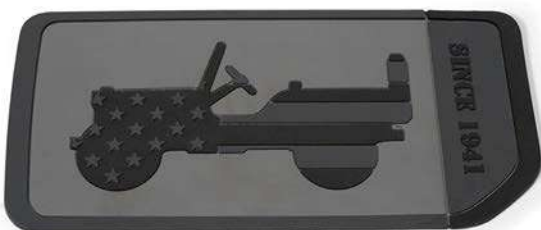

Alloy Wheel Center Cap

K1LB77SZ0AC

- Update your wheels with a set of genuine OEM chrome Jeep® logo center caps

Anti Slip Mat

INDM0001036

- Jeep® Willys nonslip mat is great for placing mobile phone, sunglasses, wallet, keys, etc.
- It prevents items kept on dashboard from falling /sliding
- It is re-usable and can be washed when it gets dirty