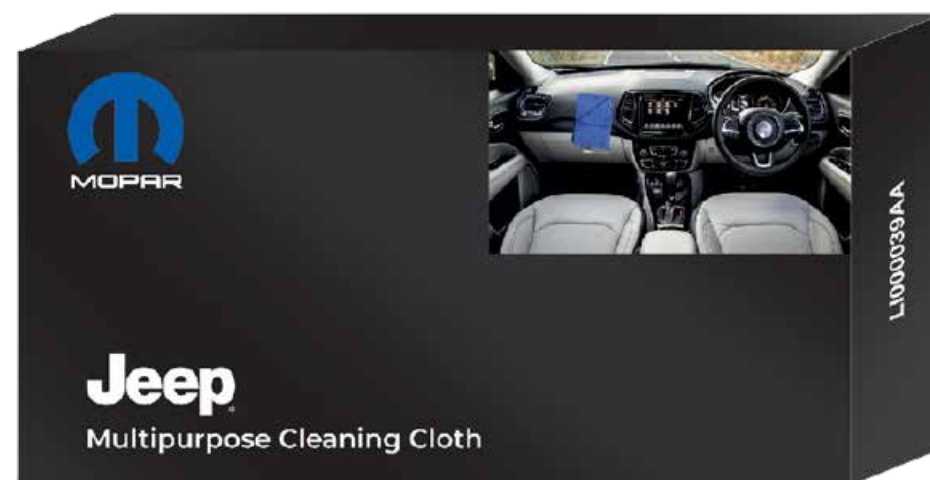

KLI000039AA

Jeep Microfiber Cloth

Can be used with and without chemical cleaners | Lint and streak-free results | Absorbs 3-4 times its weight in water | Dries 3x faster than cotton | For interior and exterior purposes